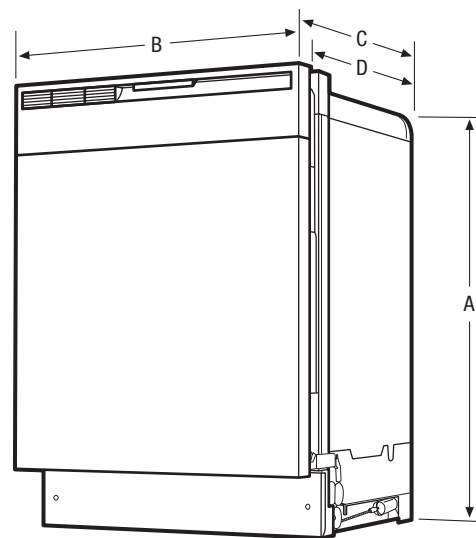

Features	
Control Design	Mechanical
Digital Display	
Door Latch	Yes
Stay-Put Door Hinge Design	
Low Rinse-Aid Indicator Light	Yes
Interior Design	Tall Tub
Interior Color	White
Wash System	Tower
Wash Levels	2
Wash Speeds	1
Smart Soil Sensor™	
Sound Package	UltraQuiet™
Filter	Plastic
Filter Trap	Removable
Soft Food Disposer	Yes
dB Level	62
Drying System	Static
Cycles	
Number of Cycles	2
Heavy	Yes
Normal	Yes
Light	
Favorite	
China Crystal	
Rinse Only	
Energy Saver	
Upper Rack Wash Only	
Cycle Indicator Light	
Control Lock	
Options	
Heat/No Heat Dry	Yes
Hi-Temp Wash	
NSF® Certified Sanitize Rinse	
Delay Start	
Rack System	
SpaceWise™ Silverware Basket	Standard
Rack System	Standard
Rack Coating	PVC
Rack Handles	
Stemware Holders	
Fold-Down Tines	
Cup Shelf	
Small Items Cover	
Specifications	
Water Inlet Location	Left Bottom Front
Water Usage (Gallons)	7.2
Water Pressure (PSI)	20 - 120
Integral Air Gap on Supply	Yes
Leveling Legs	4
Power Supply Connection Location	Right Bottom Front
Voltage Rating	120V / 60 Hz / 15A
Connected Load (kW Rating) @ 120 Volts¹	1.44
Amps @ 120 Volts	10
Shipping Weight (Approx.)	68 Lbs.

¹For use on adequately wired 120V, dedicated circuit having 2-wire service with a separate ground wire. Appliance must be grounded for safe operation.

NOTE: Always consult local and national electric and plumbing codes. Refer to Product Installation Guide for detailed installation instructions on the web at frigidaire.com.

Product Dimensions	
A - Height (Adjustable)	33-1/2" - 35"
B - Width	24"
C - Depth (Including Door)	25"
D - Depth (To Tub Flange)	22-1/2"
Depth with Door Open 90°	49-1/4"

Cutout Dimensions	
Height (Min.)	34-1/4"
Height (Max.)	35-1/4"
Width (Min.)	24"
Depth (Min.)	24"